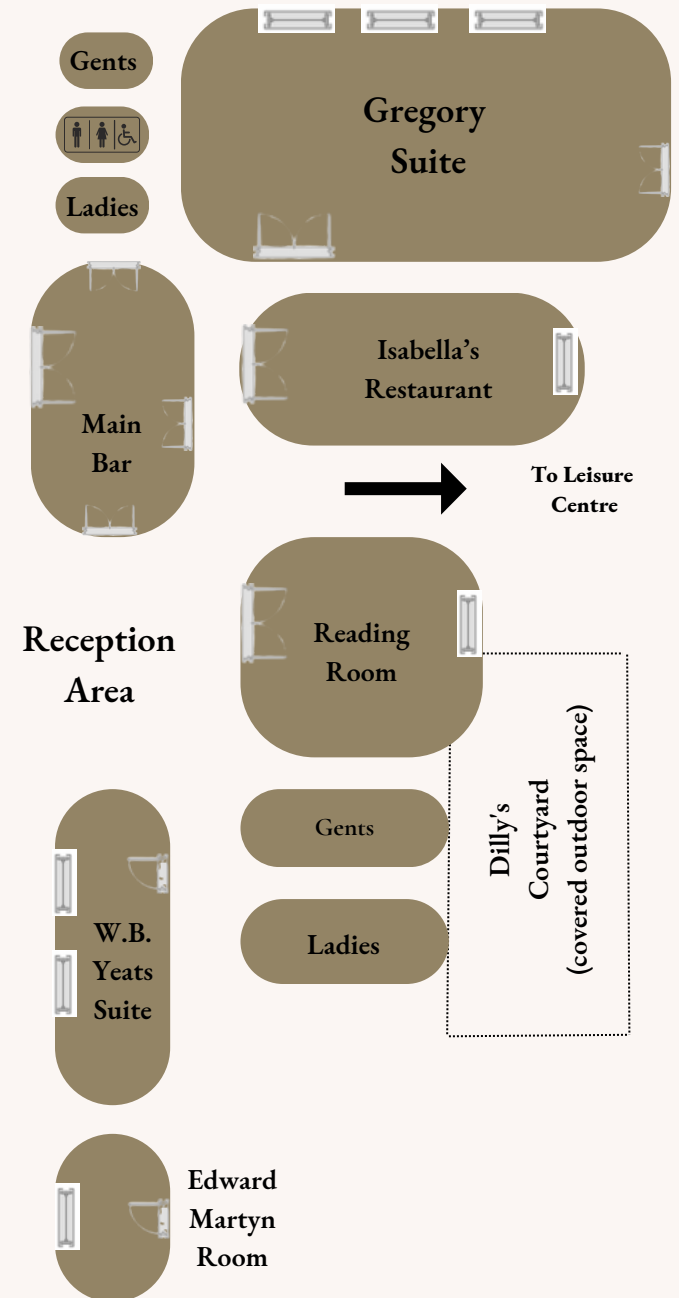

Aileen O'Grady

Director

Room Dimensions & Capacities

Meeting Room Dimensions				
	Length	Width	Height	Area
Gregory Suite	21.6m 72ft	11.7m 39ft	3m 10ft	252.7 sq m 2808 sq ft
Reading Room	10m 33ft	12m 40ft	2.4m 8ft	120 sq m 1320 sq ft
W.B. Yeats Suite	7.5m 25ft	5.7m 19ft	2.4m 8ft	42.75 sq m 475 sq ft
Edward Martyn Room	5.75m 19ft	3.15m 10.5ft	2.4m 8ft	17.95 sq m 199.5 sq ft

Room Capacities					
	Banquet	Theatre	Boardroom	U-Shape	Classroom
Gregory Suite	280	400	80	80	160
Reading Room	50	50	26	20	32
W.B. Yeats Suite	20	40	20	20	16
Edward Martyn Room	--	10	6	--	--

Meeting Room Facilities

Gregory Suite

- Multi purpose event & meeting space
- Easy accessibility for load in/out
- Green room & ante room facilities
- Built in sound system
- Full Bar facilities that can be screened off

WB Yeats Suite

- Popular for various meeting room setups, training seminars, presentations
- Ideal breakout space for larger conferences
- Built in 50" TV & variable light setting for the room

Reading Room

- Popular for meetings, training seminars, presentations
- Ideal breakout space for larger conferences
- Access to Dilly's covered courtyard
- Perfect space for Summer BBQ's, corporates socials and informal gatherings
- Full Bar facilities that can be screened off